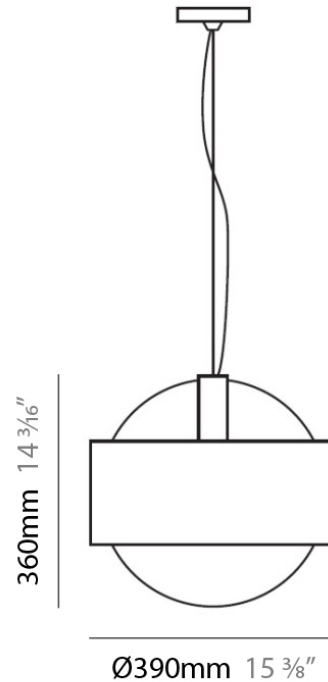

PROJECT	
TYPE	
NOTES	
QUANTITY	
DATE	

RING SUSPENSION

D81090

GENERAL

Series: Ring
Brand: Panzeri
Division: Design
Mounting Type: Suspension
Mounting Location: Ceiling
Subcategory: Pendant

PHYSICAL

Shape: Sphere
Diameter (mm): 390
Diameter (in): 15 1/4
Height (mm): 360
Height (in): 14 1/4
Max. Overall Height (mm): 2360
Max. Overall Height (in): 92 15/16
Light Distribution: Omnidirectional
Weight (kg): 0.5
Weight (lbs): 1
Diffuser: White Blown Glass
Fixture Finish: Chrome
Fixture Material: Metal

ELECTRICAL

Number of Lamps: 1
Lamp Type: LED Retrofit
Lamp Shape: G30
Bulb Included: Bulb Not Included
Total Output Wattage (W): 12
Max. Wattage Per Lamp (W): 12
Lamp Base: E26
Input Voltage (V): 120
Upon Request: 277Vac / GU24

LED

OPTICAL

RATINGS AND CERTIFICATIONS

Certified By: CSA Certified to UL and CSA Standards
IP rating: IP20