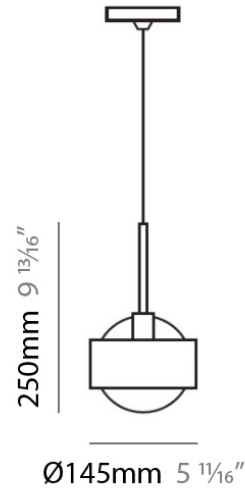

RING SUSPENSION

D81164

GENERAL

Series: Ring
Brand: Panzeri
Division: Design
Mounting Type: Suspension
Mounting Location: Ceiling
Subcategory: Pendant

PHYSICAL

Shape: Sphere
Diameter (mm): 145
Diameter (in): 5 3/4
Height (mm): 250
Height (in): 9 7/8
Max. Overall Height (mm): 2250
Max. Overall Height (in): 88 9/16
Light Distribution: Omnidirectional
Weight (kg): 2.3
Weight (lbs): 5
Diffuser: White Glass
Fixture Finish: Chrome
Fixture Material: Metal

ELECTRICAL

Number of Lamps: 1
Lamp Type: LED Retrofit
Lamp Shape: T4
Bulb Included: Bulb Not Included
Total Output Wattage (W): 3
Max. Wattage Per Lamp (W): 3
Lamp Base: G9
Input Voltage (V): 120

LED

OPTICAL

RATINGS AND CERTIFICATIONS

Certified By: CSA Certified to UL and CSA Standards
IP rating: IP20

PROJECT	
TYPE	
NOTES	
QUANTITY	
DATE