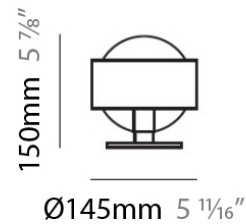

RING PORTABLE

D84244

GENERAL

Series: Ring
Brand: Panzeri
Division: Design
Mounting Type: Portable
Mounting Location: Table
Subcategory: Table

PHYSICAL

Shape: Sphere
Diameter (mm): 145
Diameter (in): 5 3/4
Height (mm): 155
Height (in): 6 1/8
Light Distribution: Omnidirectional
Weight (kg): 3.2
Weight (lbs): 7
Diffuser: White Glass
Fixture Finish: Chrome
Fixture Material: Glass / Aluminum

ELECTRICAL

Number of Lamps: 1
Lamp Type: LED Retrofit
Lamp Shape: T4
Bulb Included: Bulb Not Included
Total Output Wattage (W): 7
Max. Wattage Per Lamp (W): 7
Lamp Base: G9
Input Voltage (V): 120

LED

OPTICAL

RATINGS AND CERTIFICATIONS

Certified By: CSA Certified to UL and CSA Standards
IP rating: IP20