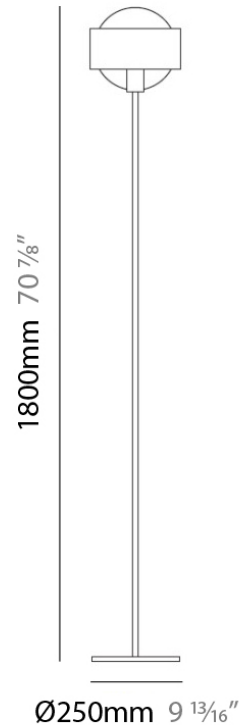

RING PORTABLE

D84102

GENERAL

Series: Ring
Brand: Panzeri
Division: Design
Mounting Type: Portable
Mounting Location: Floor
Subcategory: Floor

PHYSICAL

Shape: Sphere
Diameter (mm): 250
Diameter (in): 9 ⁷/₈
Height (mm): 1800
Height (in): 71
Light Distribution: Omnidirectional
Weight (kg): 0.5
Weight (lbs): 1
Diffuser: Black Blown Glass
Fixture Finish: Chrome
Fixture Material: Glass / Aluminum

ELECTRICAL

Number of Lamps: 1
Lamp Type: LED Retrofit
Lamp Shape: T10
Bulb Included: Bulb Not Included
Total Output Wattage (W): 24
Max. Wattage Per Lamp (W): 24
Lamp Base: E26
Input Voltage (V): 120

LED

OPTICAL

RATINGS AND CERTIFICATIONS

Certified By: CSA Certified to UL and CSA Standards
IP rating: IP20

PROJECT	_____
TYPE	_____
NOTES	_____
QUANTITY	_____
DATE	_____