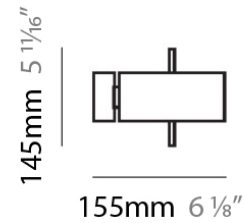

PROJECT	_____
TYPE	_____
NOTES	_____
QUANTITY	_____
DATE	_____

RING SURFACE

D83132

GENERAL

Series: Ring
Brand: Panzeri
Division: Design
Mounting Type: Surface
Mounting Location: Wall
Subcategory: Ambient

PHYSICAL

Shape: Sphere
Length (mm): 155
Length (in): 6 1/8
Height (mm): 145
Height (in): 5 3/4
Extension (mm): 150
Extension (in): 6
Light Distribution: Omnidirectional
Weight (kg): 3.6
Weight (lbs): 8
Diffuser: Black Glass
Fixture Finish: Chrome
Fixture Material: Metal

ELECTRICAL

Number of Lamps: 1
Lamp Type: LED Retrofit
Lamp Shape: T4
Bulb Included: Bulb Not Included
Total Output Wattage (W): 5
Max. Wattage Per Lamp (W): 5
Lamp Base: G9
Input Voltage (V): 120

LED

OPTICAL

RATINGS AND CERTIFICATIONS

Certified By: CSA Certified to UL and CSA Standards
IP rating: IP20