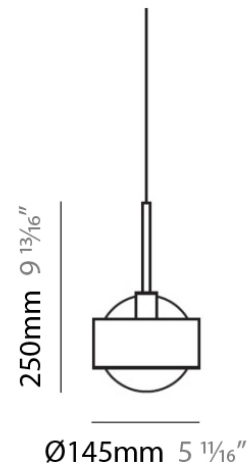

PROJECT	
TYPE	
NOTES	
QUANTITY	
DATE	

RING SUSPENSION

D81169

GENERAL

Series: Ring
Brand: Panzeri
Division: Design
Mounting Type: Suspension
Mounting Location: Ceiling
Subcategory: Pendant

PHYSICAL

Shape: Sphere
Diameter (mm): 145
Diameter (in): 5 ¾
Height (mm): 250
Height (in): 9 ⅞
Max. Overall Height (mm): 2250
Max. Overall Height (in): 88 ⅞
Light Distribution: Omnidirectional
Weight (kg): 2.3
Weight (lbs): 5
Diffuser: White Glass
Fixture Finish: Chrome
Fixture Material: Metal

ELECTRICAL

Number of Lamps: 1
Lamp Type: LED Retrofit
Lamp Shape: T4
Bulb Included: Bulb Not Included
Total Output Wattage (W): 3
Max. Wattage Per Lamp (W): 3
Lamp Base: G9
Input Voltage (V): 120

LED

OPTICAL

RATINGS AND CERTIFICATIONS

Certified By: CSA Certified to UL and CSA Standards
IP rating: IP20