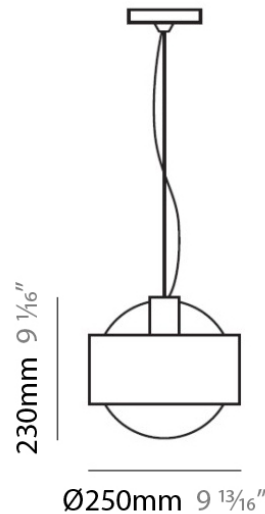

RING SUSPENSION

D81176

GENERAL

Series: Ring
Brand: Panzeri
Division: Design
Mounting Type: Suspension
Mounting Location: Ceiling
Subcategory: Pendant

PHYSICAL

Shape: Sphere
Diameter (mm): 250
Diameter (in): 9 ⁷/₈
Height (mm): 230
Height (in): 9
Light Distribution: Direct / Indirect
Weight (kg): 2.3
Weight (lbs): 5
Fixture Finish: Chrome
Fixture Material: Metal

ELECTRICAL

Number of Lamps: 1
Lamp Type: LED Retrofit
Lamp Shape: G25
Bulb Included: Bulb Not Included
Total Output Wattage (W): 9
Max. Wattage Per Lamp (W): 9
Lamp Base: E26
Input Voltage (V): 120
Upon Request: 277Vac / GU24

LED

OPTICAL

RATINGS AND CERTIFICATIONS

Certified By: CSA Certified to UL and CSA Standards
IP rating: IP20

PROJECT	_____
TYPE	_____
NOTES	_____
QUANTITY	_____
DATE	_____