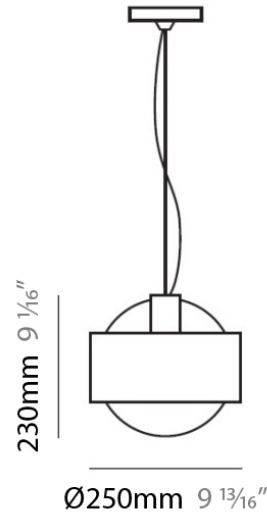

RING SUSPENSION

D81088

GENERAL

Series: Ring _____

Brand: Panzeri _____

Division: Design _____

Mounting Type: Suspension _____

Mounting Location: Ceiling _____

Subcategory: Pendant _____

PHYSICAL

Shape: Sphere _____

Diameter (mm): 250 _____

Diameter (in): 9 ⁷/₈ _____

Height (mm): 230 _____

Height (in): 9 _____

Max. Overall Height (mm): 2230 _____

Max. Overall Height (in): 87 ¹³/₁₆ _____

Light Distribution: Omnidirectional _____

Weight (kg): 0.5 _____

Weight (lbs): 1 _____

Diffuser: Orange Blown Glass _____

Fixture Finish: Chrome _____

Fixture Material: Metal _____

ELECTRICAL

Number of Lamps: 1 _____

Lamp Type: LED Retrofit _____

Lamp Shape: G25 _____

Bulb Included: Bulb Not Included _____

Total Output Wattage (W): 9 _____

Max. Wattage Per Lamp (W): 9 _____

Lamp Base: E26 _____

Input Voltage (V): 120 _____

Upon Request: 277Vac / GU24 _____

LED

OPTICAL

RATINGS AND CERTIFICATIONS

Certified By: CSA Certified to UL and CSA Standards _____

IP rating: IP20 _____